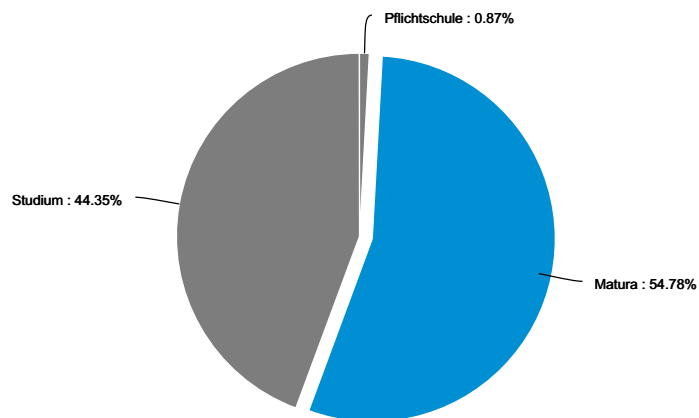

VIEWED 👁️ 299	STARTED 🕒 115	COMPLETED 🚩 114	COMPLETION RATE ✅ 99.13%	DROP OUTS ➡️ 1	TIME TO COMPLETE 🕒 1 min
------------------	------------------	--------------------	-----------------------------	-------------------	-----------------------------

Response Distribution

Countries	Responses
AT	91.30%
DE	2.61%
LV	1.74%
CH	0.87%
CZ	0.87%
GR	0.87%
ID	0.87%
IS	0.87%

Alter

Answer	Count	Percent	20%	40%	60%	80%	100%
16-29	68	59.13%	<div style="width: 59.13%; height: 10px; background-color: #007bff;"></div>				
30-39	32	27.83%	<div style="width: 27.83%; height: 10px; background-color: #6c757d;"></div>				
40-49	14	12.17%	<div style="width: 12.17%; height: 10px; background-color: #6c757d;"></div>				
50-59	1	0.87%	<div style="width: 0.87%; height: 10px; background-color: #6c757d;"></div>				
60+	0	0%	<div style="width: 0%; height: 10px; background-color: #6c757d;"></div>				
Total	115	100 %					

Geschlecht

Answer	Count	Percent	20%	40%	60%	80%	100%
männlich	54	46.96%	<div style="width: 46.96%;"></div>				
weiblich	61	53.04%	<div style="width: 53.04%;"></div>				
Total	115	100 %					

Höchste abgeschlossene Ausbildung