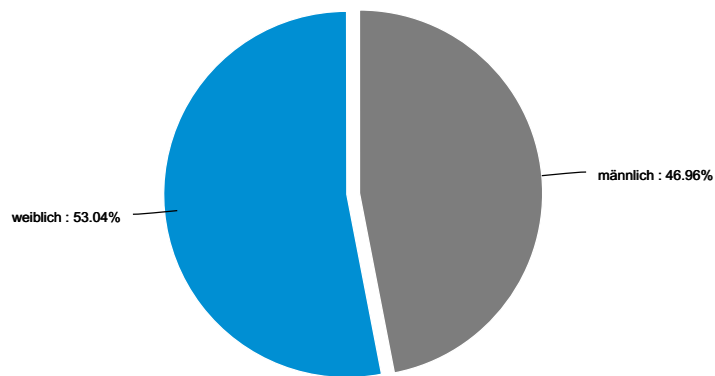

VIEWED 👁️ 299	STARTED 🕒 115	COMPLETED 🚩 114	COMPLETION RATE ✅ 99.13%	DROP OUTS ➡️ 1	TIME TO COMPLETE 🕒 1 min
------------------	------------------	--------------------	-----------------------------	-------------------	-----------------------------

Response Distribution

Countries	Responses
AT	91.30%
DE	2.61%
LV	1.74%
CH	0.87%
CZ	0.87%
GR	0.87%
ID	0.87%
IS	0.87%

Alter

Answer	Count	Percent	20%	40%	60%	80%	100%
16-29	68	59.13%	<div style="width: 59.13%; height: 10px; background-color: #007bff;"></div>				
30-39	32	27.83%	<div style="width: 27.83%; height: 10px; background-color: #6c757d;"></div>				
40-49	14	12.17%	<div style="width: 12.17%; height: 10px; background-color: #6c757d;"></div>				
50-59	1	0.87%	<div style="width: 0.87%; height: 10px; background-color: #6c757d;"></div>				
60+	0	0%	<div style="width: 0%; height: 10px; background-color: #6c757d;"></div>				
Total	115	100 %					

Geschlecht

Answer	Count	Percent	20%	40%	60%	80%	100%
männlich	54	46.96%	<div style="width: 46.96%;"></div>				
weiblich	61	53.04%	<div style="width: 53.04%;"></div>				
Total	115	100 %					

Höchste abgeschlossene Ausbildung